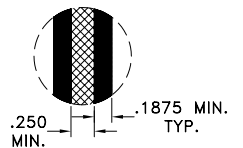

## Tank Collar - Single Wall or Double Wall

707.523.2050

*Please call for sizes or options not listed:*

	<b>42" Collar</b>	<b>48" Collar</b>	<b>Bond Kit</b>
Single Wall	TA4312S	TA4912S	AC8007
Double Wall	DWTA4312S	DWTA4912S	AC8007