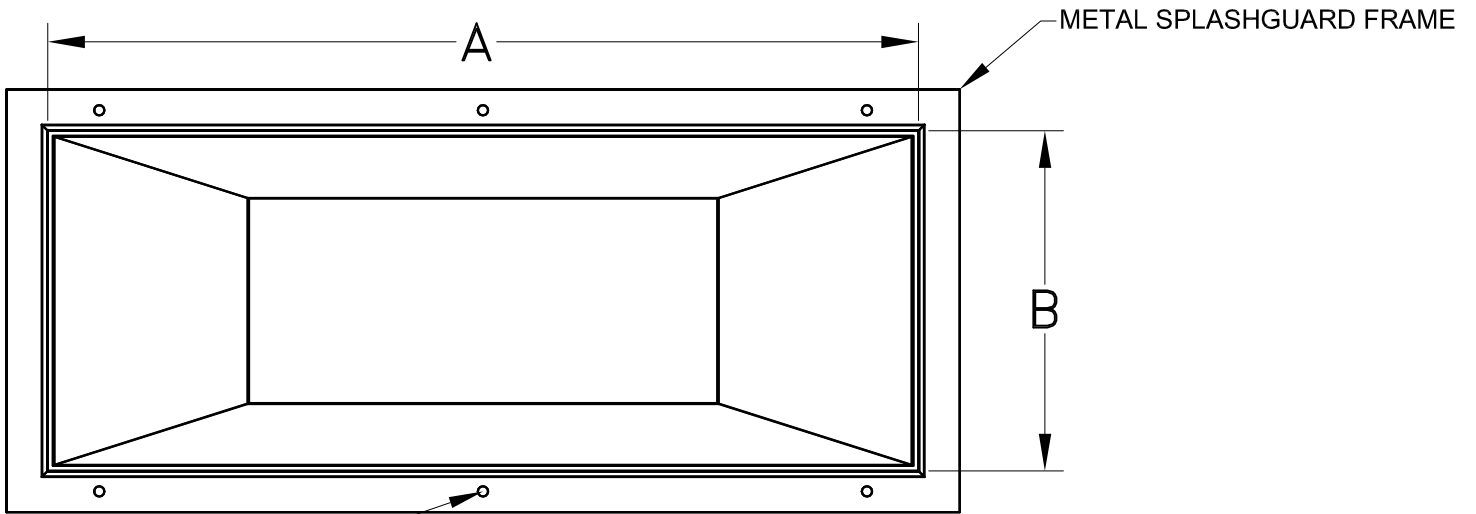

SPLASHGUARD RIM O.D.

A	
B	

DISPENSER MOUNTING HOLES

COMPOSITE DEFLECTOR SHIELD

Western Fiberglass Inc.
 Santa Rosa, Calif.
 Ph 707.523.2050
 Fx 707.523.2046
 www.westernfg.com

DESCRIPTION	WESTERN FIBERGLASS RETROFIT SPLASHGUARD	
MODEL #	.	
PART #	DM9915	
SCALE	.	SHEET 1 OF 1