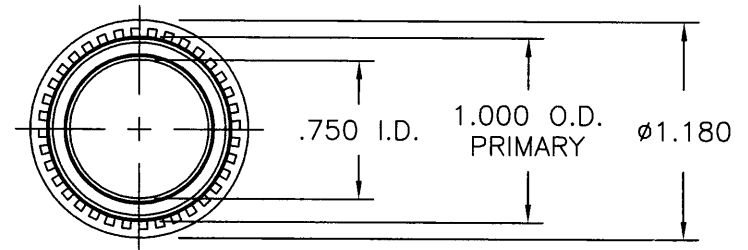

Co-Flex Pipe - 0.75"

707.523.2050

PART NUMBER

PI1100

NOTES:

Pipe comes in rolls of 250'.
Short lengths are subject to availability.