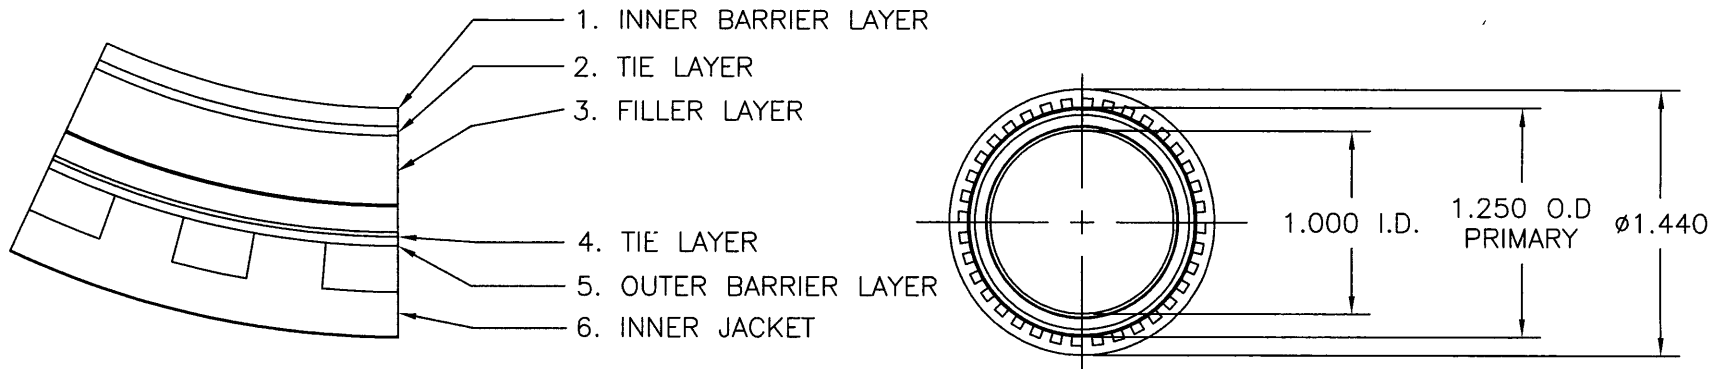

Co-Flex Pipe - 1"

707.523.2050

PART NUMBER

PI1101

NOTES:

Pipe comes in rolls of 250'.
Short lengths are subject to availability.