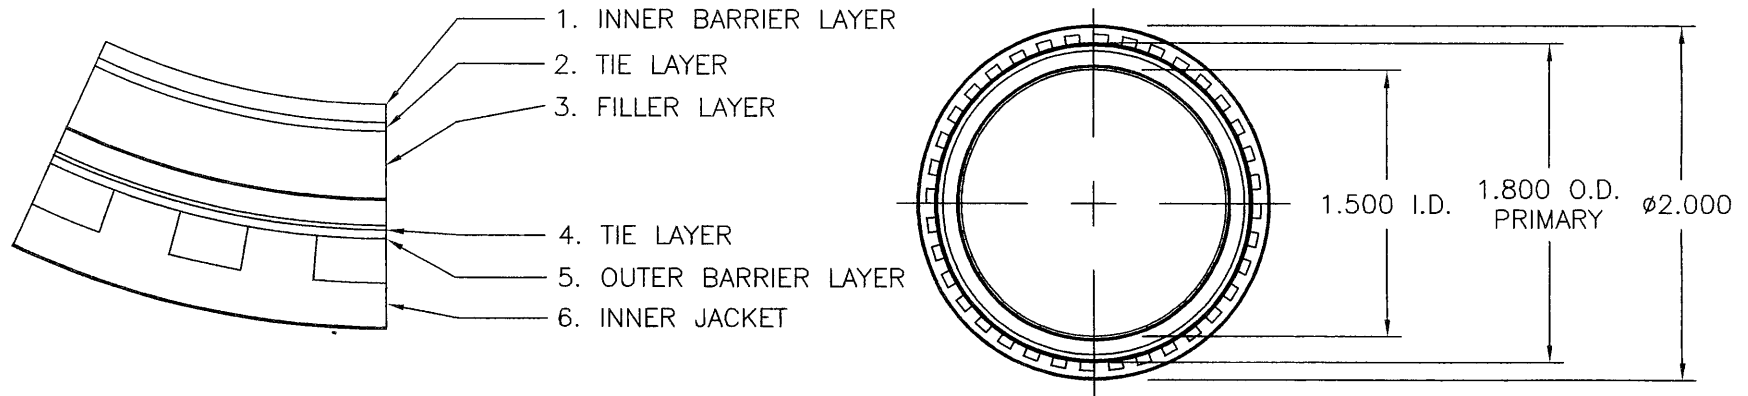

Co-Flex Pipe - 1.5"

707.523.2050

PART NUMBER

PI4500

NOTES:

Pipe comes in lengths of 250'.
Short lengths are subject to availability.