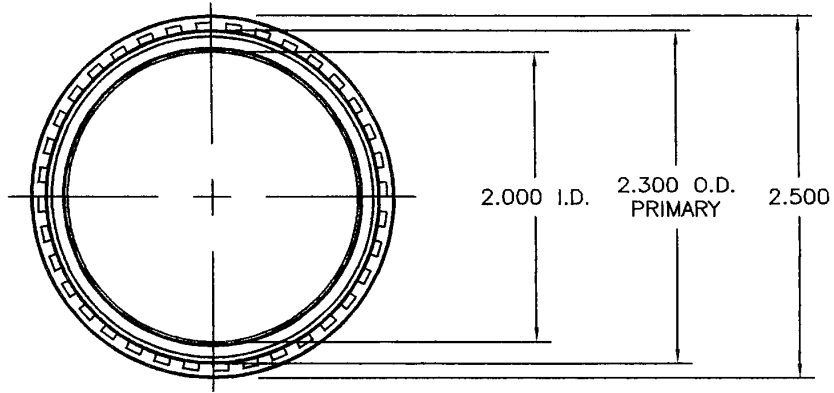

Co-Flex Pipe - 2"

PART NUMBER
PI5500

NOTES:
Pipe comes in lengths of 250'.
Short lengths are subject to availability.