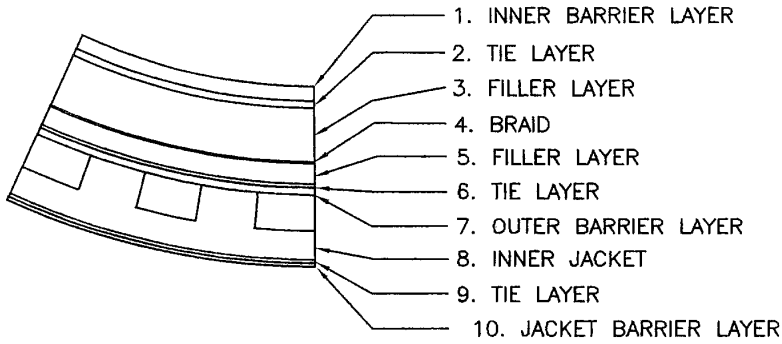

Co-Flex Pipe - 2"

PART NUMBER
PI5500

NOTES:
Pipe comes in lengths of 250'.
Short lengths are subject to availability.