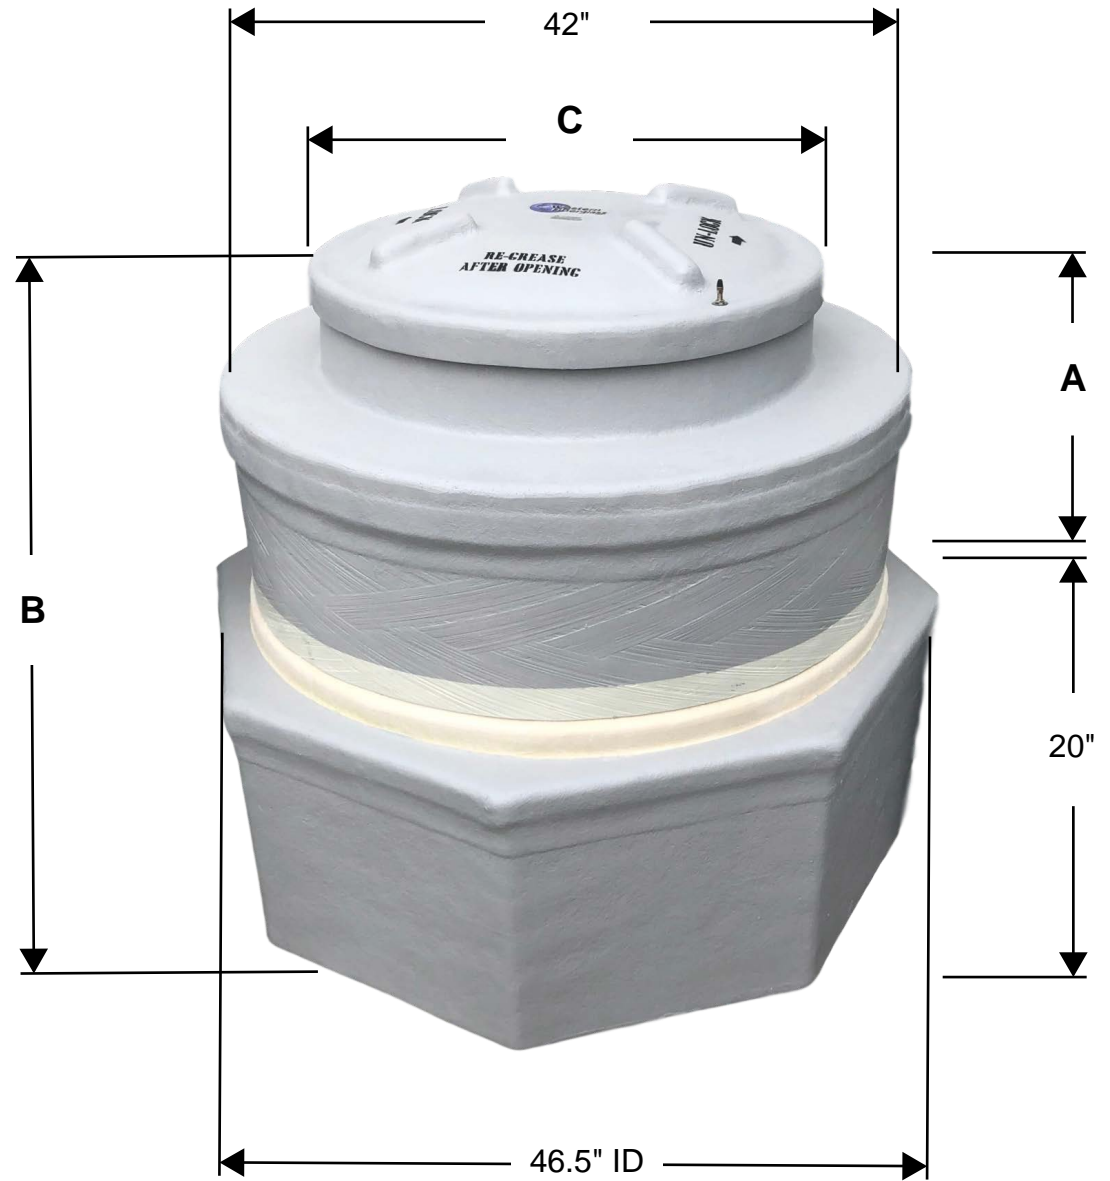

"SPL SERIES"

48" Split Sump, No Bottom (Single Wall)

Twist-Seal Lid
32" or 37"

707.523.2050

Please call for any sizes not listed:

PART NUMBER	Please call for any sizes not listed:			Replacement Components				
	A	B	C	SUMP + BOND KIT	LID ONLY	BOTTOM HALF	TOP HALF	BOND KIT ONLY
SW48SPL-3632C-TS	16"	36"	32"	SW48SPL-3632C-TS-K	TAL-32TS	SW48SPL-20	SW48SPL-1632	AC8007
SW48SPL-3637C-TS	16"	36"	37"	SW48SPL-3637C-TS-K	TAL-37TS	SW48SPL-20	SW48SPL-1637	AC8007
SW48SPL-4832C-TS	28"	48"	32"	SW48SPL-4832C-TS-K	TAL-32TS	SW48SPL-20	SW48SPL-2832	AC8007
SW48SPL-4837C-TS	28"	48"	37"	SW48SPL-4837C-TS-K	TAL-37TS	SW48SPL-20	SW48SPL-2837	AC8007
SW48SPL-6032C-TS	40"	60"	32"	SW48SPL-6032C-TS-K	TAL-32TS	SW48SPL-20	SW48SPL-4032	AC8007
SW48SPL-6037C-TS	40"	60"	37"	SW48SPL-6037C-TS-K	TAL-37TS	SW48SPL-20	SW48SPL-4037	AC8007

"SPL SERIES" Split Sump, with Bottom (Single Wall)

Twist-Seal Lid
32" or 37"

707.523.2050

Please call for any sizes not listed:

PART NUMBER	A	B	C	SUMP + BOND KIT	Replacement Components			
					LID ONLY	BOTTOM HALF	TOP HALF	BOND KIT ONLY
SW42SPL-40B32C-TS	20"	40"	32"	SW42SPL-40B32C-TS-K	TAL-32TS	SW42SPL-20B	SW42SPL-2032	AC8007
SW42SPL-40B37C-TS	20"	40"	37"	SW42SPL-40B37C-TS-K	TAL-37TS	SW42SPL-20B	SW42SPL-2037	AC8007
SW42SPL-50B32C-TS	30"	50"	32"	SW42SPL-50B32C-TS-K	TAL-32TS	SW42SPL-20B	SW42SPL-3032	AC8007
SW42SPL-50B37C-TS	30"	50"	37"	SW42SPL-50B37C-TS-K	TAL-37TS	SW42SPL-20B	SW42SPL-3037	AC8007
SW42SPL-60B32C-TS	40"	60"	32"	SW42SPL-60B32C-TS-K	TAL-32TS	SW42SPL-20B	SW42SPL-4032	AC8007
SW42SPL-60B37C-TS	40"	60"	37"	SW42SPL-60B37C-TS-K	TAL-37TS	SW42SPL-20B	SW42SPL-4037	AC8007