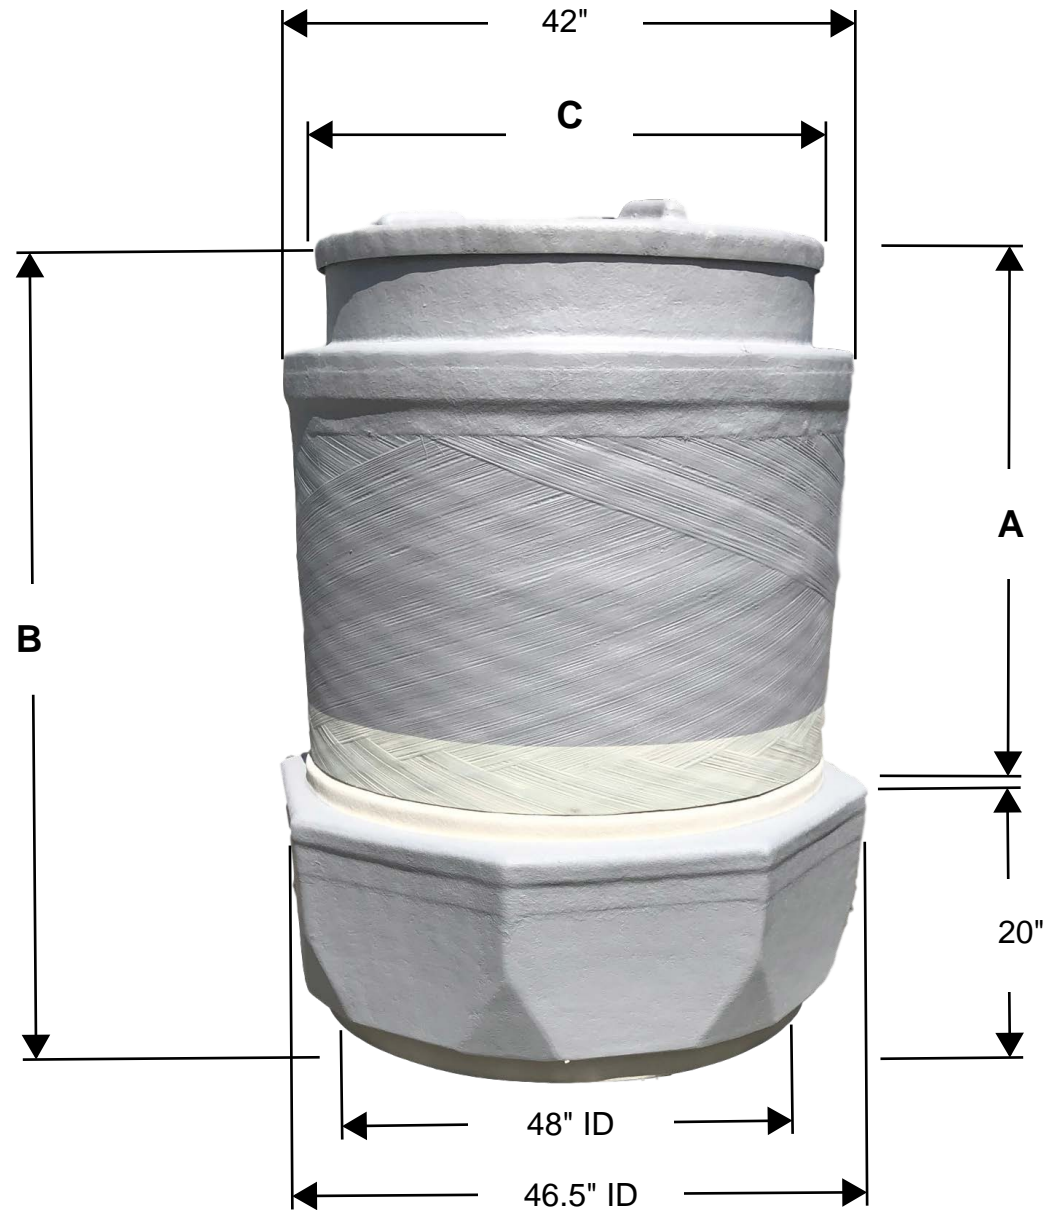

"SPL SERIES"

42" Split Sump, No Bottom (Single Wall)

Twist-Seal Lid
32" or 37"

707.523.2050

Please call for any sizes not listed:

PART NUMBER	Please call for any sizes not listed:			Replacement Components				
	A	B	C	SUMP + BOND KIT	LID ONLY	BOTTOM HALF	TOP HALF	BOND KIT ONLY
SW42SPL-3632C-TS	16"	36"	32"	SW42SPL-3632C-TS-K	TAL-32TS	SW42SPL-20	SW42SPL-1632	AC8007
SW42SPL-3637C-TS	16"	36"	37"	SW42SPL-3637C-TS-K	TAL-37TS	SW42SPL-20	SW42SPL-1637	AC8007
SW42SPL-4832C-TS	28"	48"	32"	SW42SPL-4832C-TS-K	TAL-32TS	SW42SPL-20	SW42SPL-2832	AC8007
SW42SPL-4837C-TS	28"	48"	37"	SW42SPL-4837C-TS-K	TAL-37TS	SW42SPL-20	SW42SPL-2837	AC8007
SW42SPL-6032C-TS	40"	60"	32"	SW42SPL-6032C-TS-K	TAL-32TS	SW42SPL-20	SW42SPL-4032	AC8007
SW42SPL-6037C-TS	40"	60"	37"	SW42SPL-6037C-TS-K	TAL-37TS	SW42SPL-20	SW42SPL-4037	AC8007

"SPL SERIES"

48" Split Sump, No Bottom (Single Wall)

Twist-Seal Lid
32" or 37"

707.523.2050

Please call for any sizes not listed:

PART NUMBER	Please call for any sizes not listed:			Replacement Components				
	A	B	C	SUMP + BOND KIT	LID ONLY	BOTTOM HALF	TOP HALF	BOND KIT ONLY
SW48SPL-3632C-TS	16"	36"	32"	SW48SPL-3632C-TS-K	TAL-32TS	SW48SPL-20	SW48SPL-1632	AC8007
SW48SPL-3637C-TS	16"	36"	37"	SW48SPL-3637C-TS-K	TAL-37TS	SW48SPL-20	SW48SPL-1637	AC8007
SW48SPL-4832C-TS	28"	48"	32"	SW48SPL-4832C-TS-K	TAL-32TS	SW48SPL-20	SW48SPL-2832	AC8007
SW48SPL-4837C-TS	28"	48"	37"	SW48SPL-4837C-TS-K	TAL-37TS	SW48SPL-20	SW48SPL-2837	AC8007
SW48SPL-6032C-TS	40"	60"	32"	SW48SPL-6032C-TS-K	TAL-32TS	SW48SPL-20	SW48SPL-4032	AC8007
SW48SPL-6037C-TS	40"	60"	37"	SW48SPL-6037C-TS-K	TAL-37TS	SW48SPL-20	SW48SPL-4037	AC8007