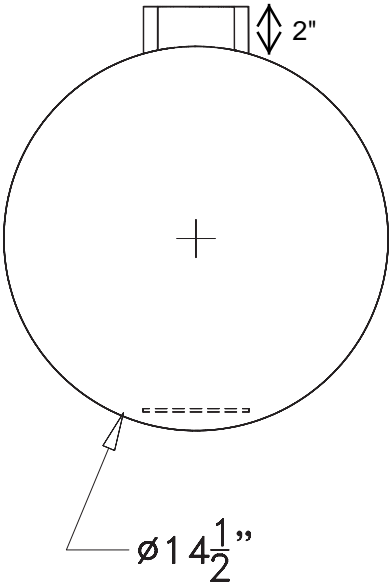

Vapor Pot - Double Wall

- NOTES:
- 1) TYPICAL VAPOR POT SUPPLIED WITH (1) 3" AND (2) 2" BUNG FITTINGS. PIPE MANIFOLDS ARE CUSTOMER SUPPLIED.
 - 2) AVAILABLE IN SINGLE WALL OR DOUBLE WALL.
 - 3) CUSTOM SIZING AND A VARIETY OF FITTING CONFIGURATIONS AVAILABLE.

707.523.2050

PART NUMBER

DWVP-03

NOTES:

Alternate fitting configurations available by request.