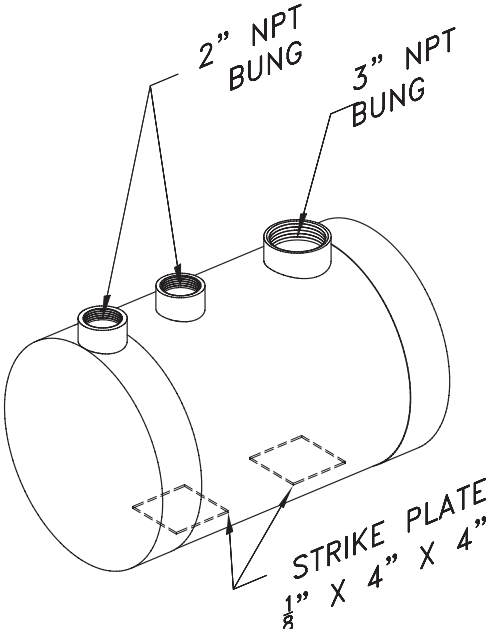

Vapor Pot - Double Wall

- NOTES:
- 1) TYPICAL VAPOR POT SUPPLIED WITH (1) 3" AND (2) 2" BUNG FITTINGS. PIPE MANIFOLDS ARE CUSTOMER SUPPLIED.
 - 2) AVAILABLE IN SINGLE WALL OR DOUBLE WALL.
 - 3) CUSTOM SIZING AND A VARIETY OF FITTING CONFIGURATIONS AVAILABLE.

707.523.2050

PART NUMBER

DWVP-03

NOTES:

Alternate fitting configurations available by request.