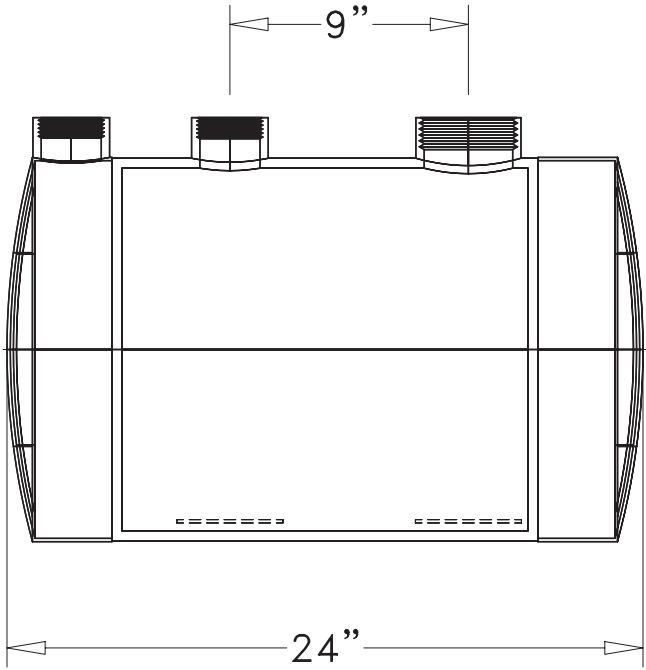

Vapor Pot - Double Wall

- NOTES:
- 1) TYPICAL VAPOR POT SUPPLIED WITH (1) 3" AND (2) 2" BUNG FITTINGS. PIPE MANIFOLDS ARE CUSTOMER SUPPLIED.
 - 2) AVAILABLE IN SINGLE WALL OR DOUBLE WALL.
 - 3) CUSTOM SIZING AND A VARIETY OF FITTING CONFIGURATIONS AVAILABLE.

707.523.2050

PART NUMBER

DWVP-03

NOTES:

Alternate fitting configurations available by request.