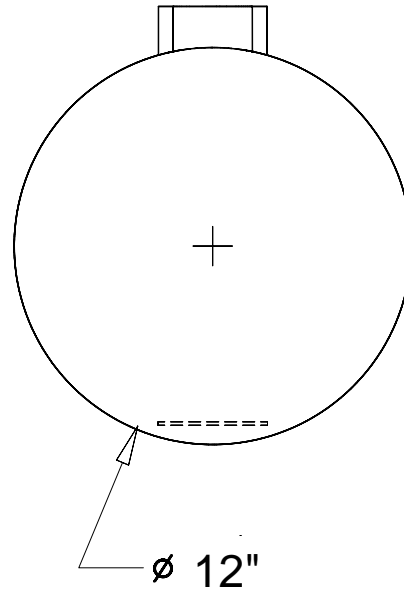

# Vapor Pot - Single Wall

## NOTES:

- 1) TYPICAL VAPOR POT SUPPLIED WITH (1) 3" AND (2) 2" BUNG FITTINGS. PIPE MANIFOLDS ARE CUSTOMER SUPPLIED.
- 2) AVAILABLE IN SINGLE WALL OR DOUBLE WALL.
- 3) CUSTOM SIZING AND A VARIETY OF FITTING CONFIGURATIONS AVAILABLE.