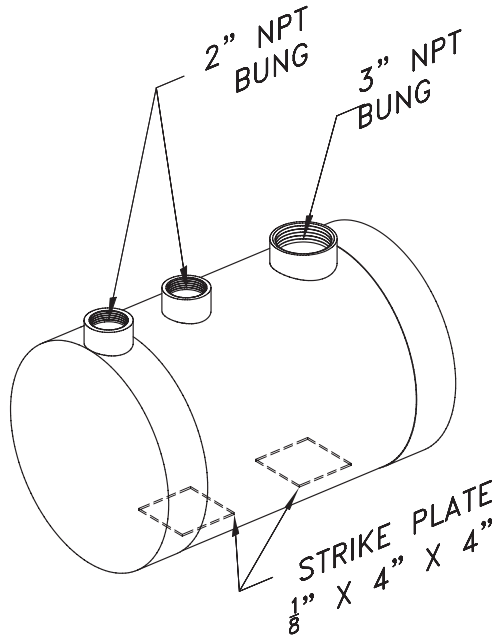

# Vapor Pot - Single Wall

## NOTES:

- 1) TYPICAL VAPOR POT SUPPLIED WITH (1) 3" AND (2) 2" BUNG FITTINGS. PIPE MANIFOLDS ARE CUSTOMER SUPPLIED.
- 2) AVAILABLE IN SINGLE WALL OR DOUBLE WALL.
- 3) CUSTOM SIZING AND A VARIETY OF FITTING CONFIGURATIONS AVAILABLE.