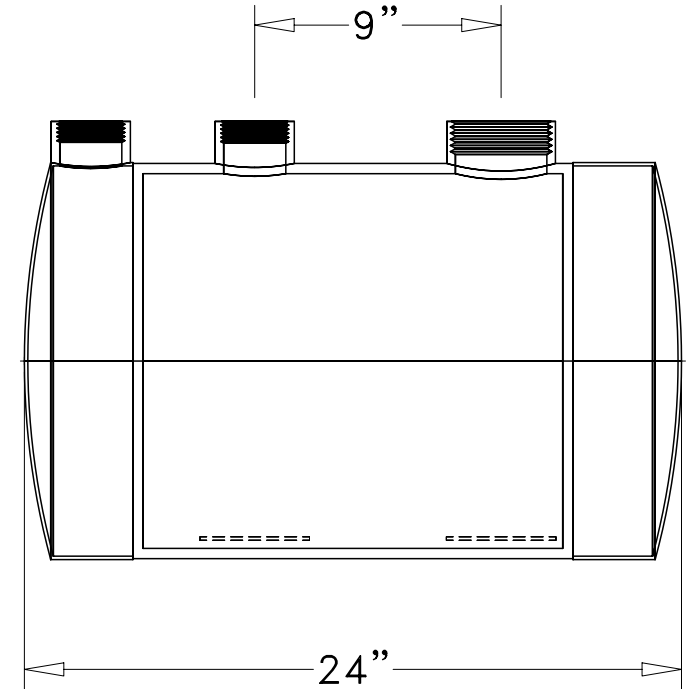

# Vapor Pot - Single Wall

## NOTES:

- 1) TYPICAL VAPOR POT SUPPLIED WITH (1) 3" AND (2) 2" BUNG FITTINGS. PIPE MANIFOLDS ARE CUSTOMER SUPPLIED.
- 2) AVAILABLE IN SINGLE WALL OR DOUBLE WALL.
- 3) CUSTOM SIZING AND A VARIETY OF FITTING CONFIGURATIONS AVAILABLE.